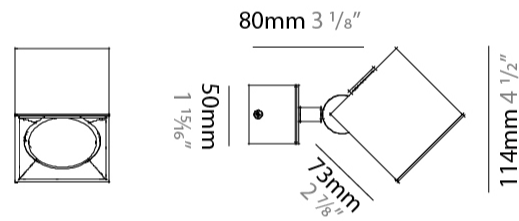

PROJECT	_____
TYPE	_____
SPECIFIER	_____
QUANTITY	_____
DATE	_____

DAU SINGLE SURFACE

D92019-

base number   Finish
Options

1. To build a product code in our configurator select the specify button on the base model # product page
2. To build a manual product code on this datasheet choose from the options listed below in blue font and add the suffix to the base model #

GENERAL

Series: Dau _____
Subseries: Dau Single _____
Brand: Milan _____
Division: Design _____
Mounting Type: Surface _____
Subcategory: Spots _____

PHYSICAL

Shape: Cube _____
Length (mm): 80 _____
Length (in): 3 1/8 _____
Width (mm): 83 _____
Width (in): 3 1/4 _____
Height (mm): 80 _____
Height (in): 3 1/8 _____
Max. Overall Height (mm): 160 _____
Max. Overall Height (in): 6 5/16 _____
Light Distribution: Adjustable / Direct _____
Weight (kg): 0.82 _____
Weight (lbs): 1.81 _____
Fixture Finish: [BAL](#) / [MWL](#) / [BSL](#) _____
Fixture Material: Extruded Aluminum _____

ELECTRICAL

Number of Lamps: 1 _____
Lamp Type: LED Retrofit _____
Lamp Shape: MR16 _____
Bulb Included: Bulb Not Included _____
Max. Wattage Per Lamp (W): 4 _____
Lamp Base: GU10 _____
Input Voltage (V): 120 _____

LED

OPTICAL

RATINGS AND CERTIFICATIONS

Certified By: Certified for North American Standards _____
IP rating: IP20 _____