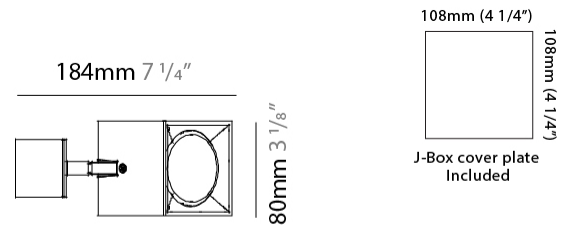

PROJECT	_____
TYPE	_____
SPECIFIER	_____
QUANTITY	_____
DATE	_____

DAU SINGLE SURFACE

D92019-

base number   Finish
Options

1. To build a product code in our configurator select the specify button on the base model # product page
2. To build a manual product code on this datasheet choose from the options listed below in blue font and add the suffix to the base model #

GENERAL

Series: Dau _____
Subseries: Dau Single _____
Brand: Milan _____
Division: Design _____
Mounting Type: Surface _____
Subcategory: Spots _____

PHYSICAL

Shape: Cube _____
Length (mm): 80 _____
Length (in): 3 1/8 _____
Width (mm): 83 _____
Width (in): 3 1/4 _____
Height (mm): 80 _____
Height (in): 3 1/8 _____
Max. Overall Height (mm): 160 _____
Max. Overall Height (in): 6 5/16 _____
Light Distribution: Adjustable / Direct _____
Weight (kg): 0.82 _____
Weight (lbs): 1.81 _____
Fixture Finish: [BAL](#) / [MWL](#) / [BSL](#) _____
Fixture Material: Extruded Aluminum _____

ELECTRICAL

Number of Lamps: 1 _____
Lamp Type: LED Retrofit _____
Lamp Shape: MR16 _____
Bulb Included: Bulb Not Included _____
Max. Wattage Per Lamp (W): 4 _____
Lamp Base: GU10 _____
Input Voltage (V): 120 _____

LED

OPTICAL

RATINGS AND CERTIFICATIONS

Certified By: Certified for North American Standards _____
IP rating: IP20 _____